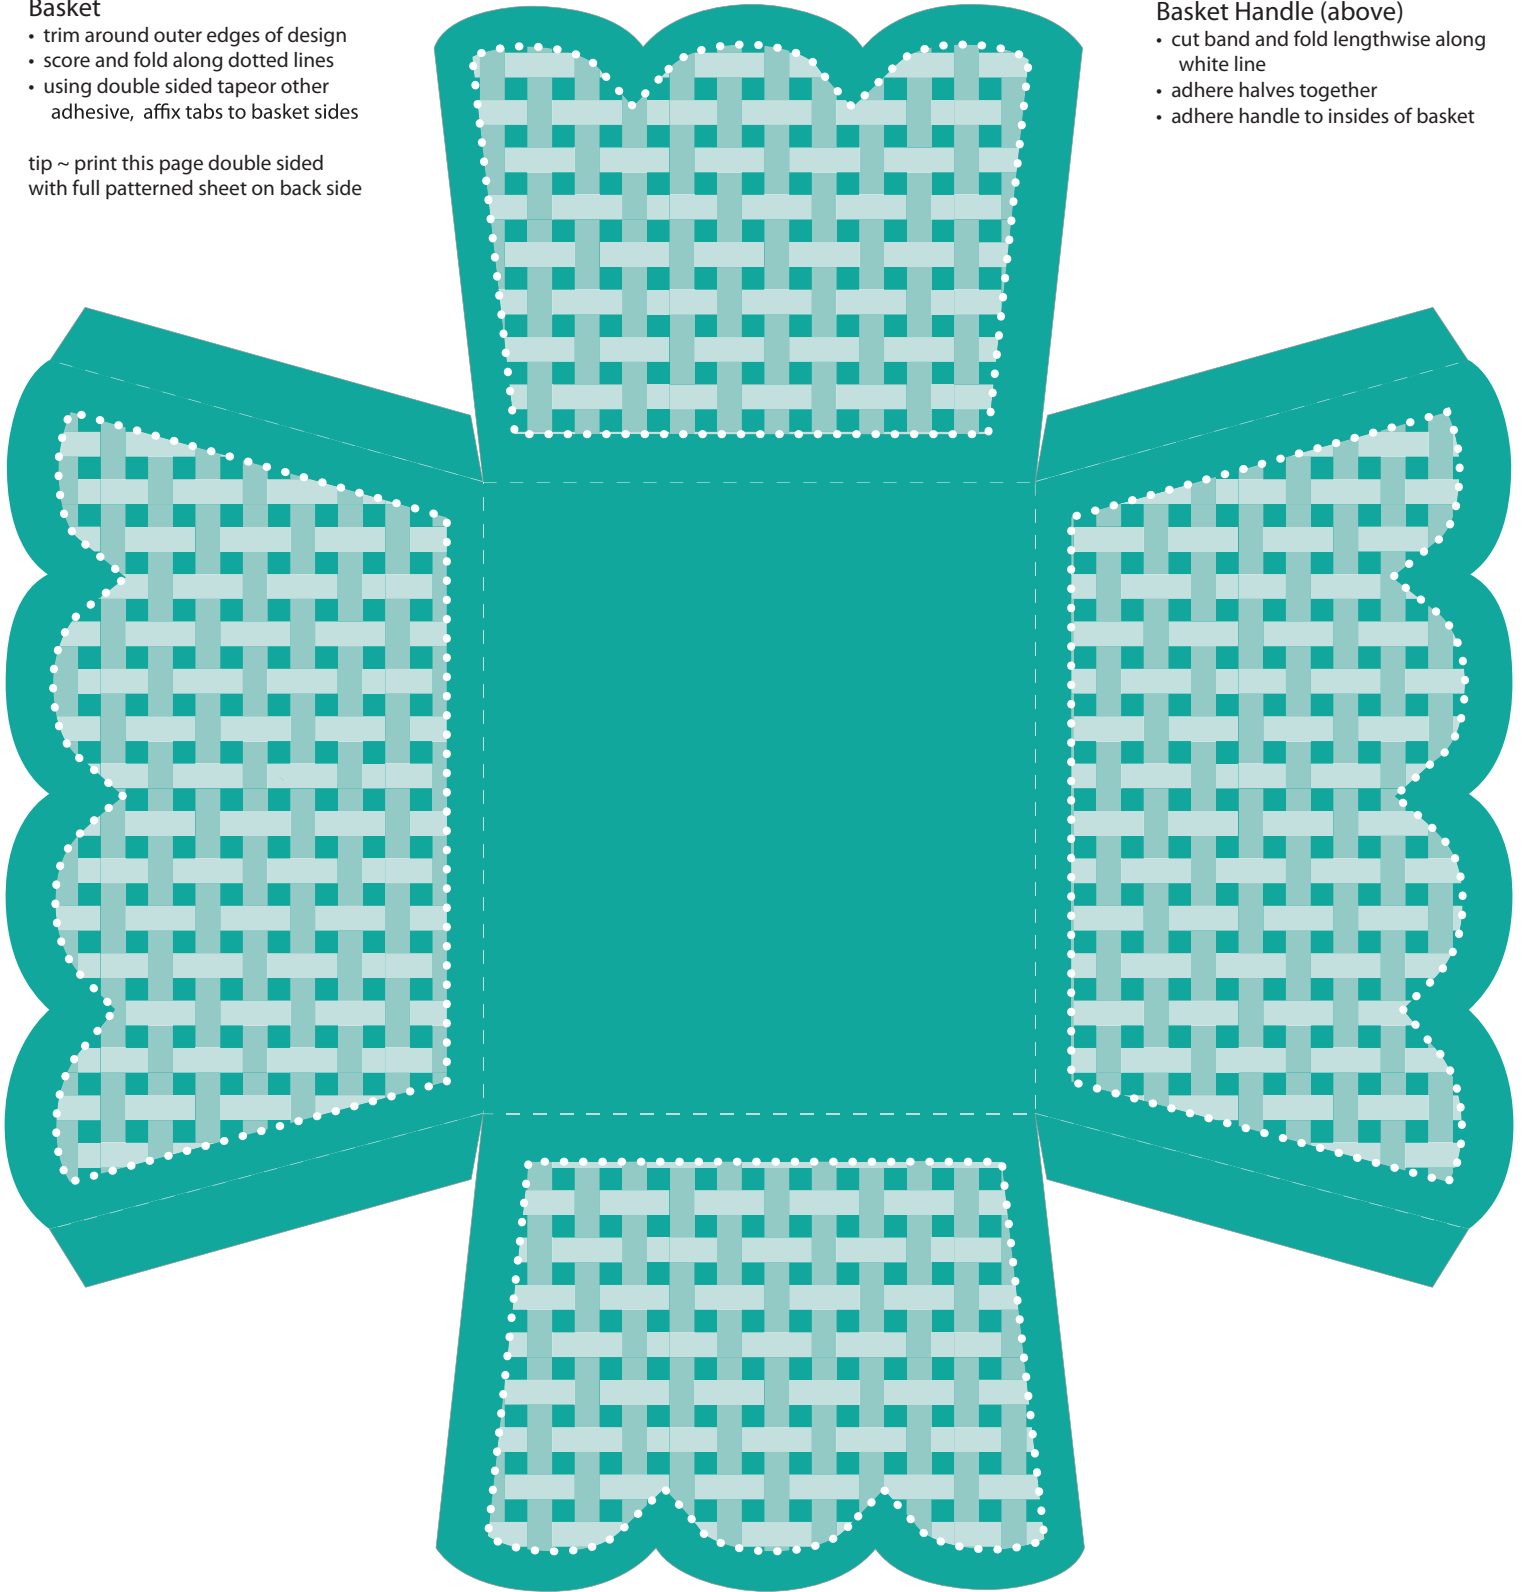

Basket

- trim around outer edges of design
- score and fold along dotted lines
- using double sided tape or other adhesive, affix tabs to basket sides

tip ~ print this page double sided with full patterned sheet on back side

Basket Handle (above)

- cut band and fold lengthwise along white line
- adhere halves together
- adhere handle to insides of basket

Basket

- trim around outer edges of design
- score and fold along dotted lines
- using double sided tape or other adhesive, affix tabs to basket sides

tip ~ print this page double sided with full patterned sheet on back side

Basket Handle (above)

- cut band and fold lengthwise along white line
- adhere halves together
- adhere handle to insides of basket